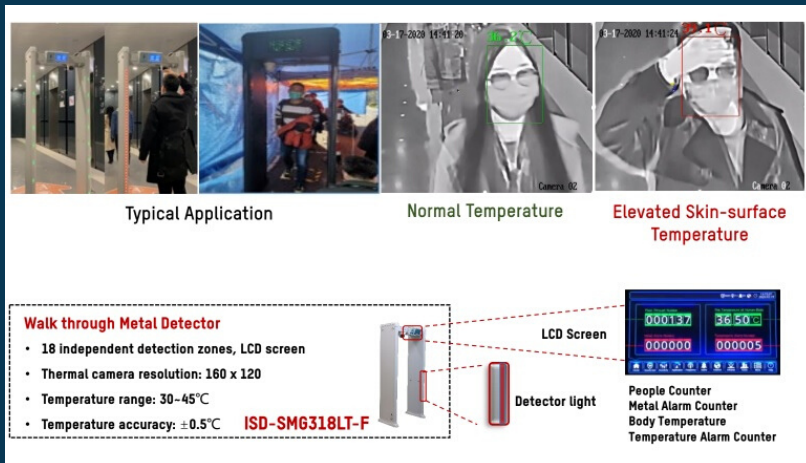

Covid-19 Temperature Screening for access control

We are National

- Eastern Cape
- Free State
- Gauteng
- KwaZulu Natal
- Western Cape
- Limpopo

Please email danna@locksecure.co.za for more information